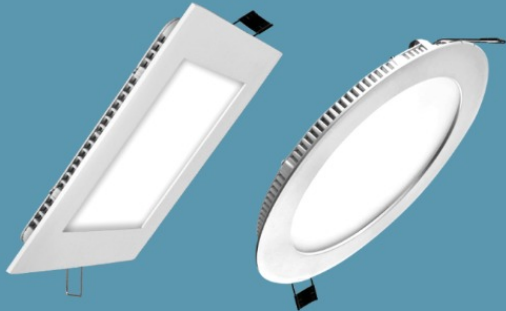

SLIM PANEL

12/15W

12/15W

WATTAGE 12/15W

POWER FACTOR >0.65PF

CRI 70%

INPUT VOLTAGE 90V - 325V, 50Hz

COLOURS AVAILABLE COLOURS AVAILABLE CW, NW, WW, RED, GREEN, BLUE, PINK, AMBER (OTHER COLOURS CAN BE CUSTOMIZED)